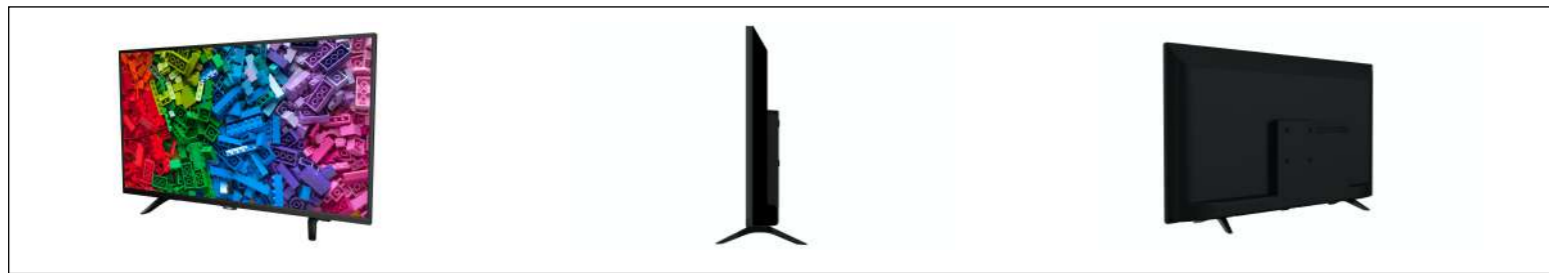

linea riga.

Graetz

GR39E9000A
39" HD LED SMART ANDROID 9 TV

MODEL NAME

8053288530426

EAN

MAINBOARD	T3AT204	
PANEL	Panel Type	39" LED
	Brightness	250 cd/m2 (typical) +/- %10
	Resolution Aspect	1366 x 768 16:9
	Contrast	1000:1
	Viewing Angle	178°
	Screen Size	39" 97,8 cm (diagonal)
	Color	16,7 M (10 bit)
OPERATING SYSTEM	ANDROID™ 9	
PROCESSOR	CPU	Quad Core (ARM Cortex A55)
	GPU	Mali470MP2
MEMORY	RAM	1 GB
	ROM	8 GB
POWER SUPPLY	AC 180 - 240 V — 50 60Hz	
OTHER	Response Time	6.5 MS
	VESA	100 x 100 mm
ACCESSORIES	User Manual Remote Control 2 x Batteries (AAA) Base Stand Screws 2 x MH4x15 YSB - 2 x M5x16 YSB	
ENERGY EFFICIENCY	F	
SIZE	Packaging	1 x 977 x 146 x 608 MM
	Product (L x W x H)	885 x 83,5 x 515 MM (without stand) 885 x 221,5 x 557 MM (with stand)
WEIGHT	Unit Weight	5,16 KG (net) 6,97 KG (gross)
PRODUCTION	FEB-2021	